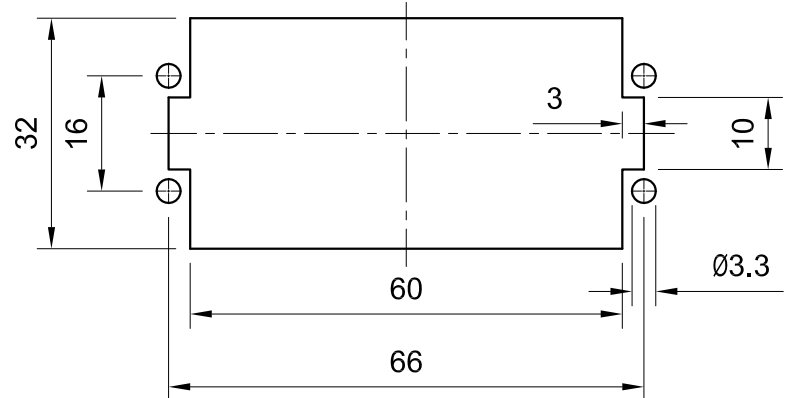

Panel cut out

 InKonn (Suzhou) Electric Technology Co., Ltd.	All Dimensions in mm Original Size DIN A4	Date 2019-05-14	Drawing No. TC7703302	Rev. A00	Scale 1:1
	Part No. 10 31 025 2101	Created by Shuxu Huang	Checked by Yiyi Luo	Page 1/1	
Type Name ID-025-CM(Z)					