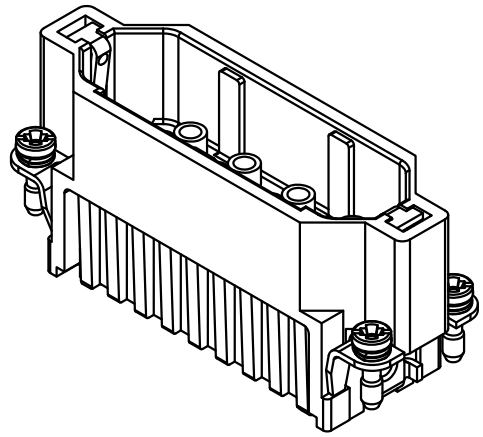

Panel cut out

 InKonn (Suzhou) Electric Technology Co., Ltd.	All Dimensions in mm Original Size DIN A4	Date 2019-05-14	Drawing No. TC7703302	Rev. A00	Scale 1:1
	Part No. 10 31 025 2101	Created by Shuxu Huang	Checked by Yiyi Luo	Page 1/1	
Type Name ID-025-CM(Z)					